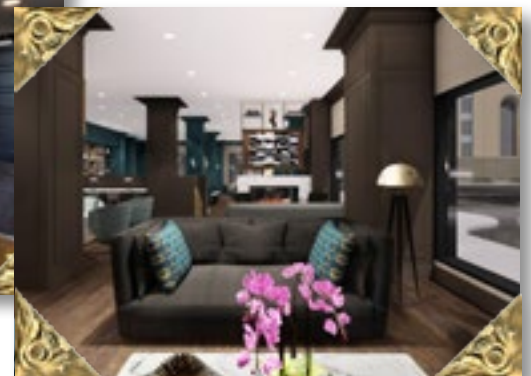

HOTEL FACILITIES

- Oversized Guestrooms
- Lobby Bar and Lounge
- Restaurant
- Productivity Center
- Fitness Center
- Valet Parking