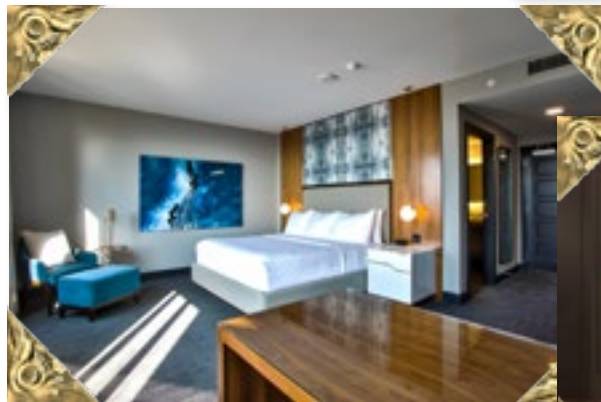

HOTEL FACILITIES

- Oversized Guestrooms
- Lobby Bar and Lounge
- Restaurant
- Productivity Center
- Fitness Center
- Valet Parking